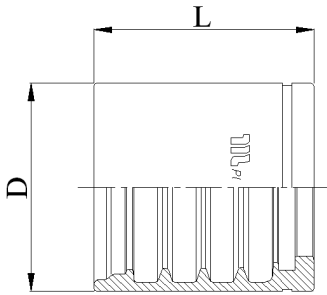

NO-SKIVE FERRULE FOR HEAVY DUTY SPIRAL HOSES (4-6 PLY)

PART. REF.	HOSE BORE			DIMENSIONS mm							
	DN	Dash	inch			D	L				
M05500-20	31	- 20	1.1/4"			66	70				
M05500-24	38	- 24	1.1/2"			75	79				
M05500-32	51	- 32	2"			90	98,1				